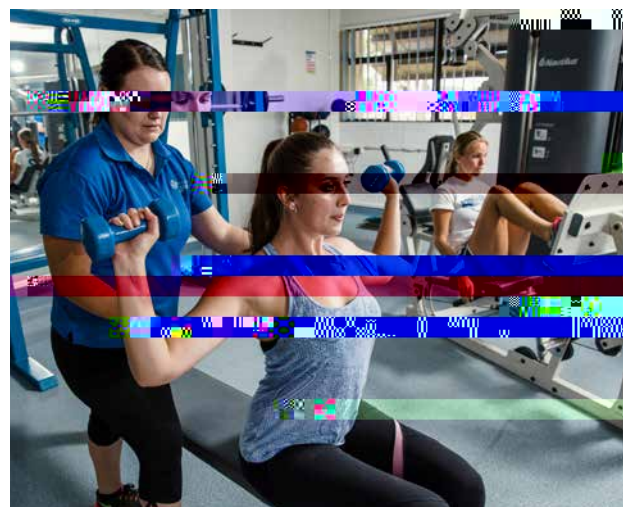

Graduate Career Opportunities

JCU Sport and Exercise Science graduates are highly-valued and are employed in a range of health-related industries.

Graduates pursue careers in various areas including health and wellness management, health promotion agencies, sports training and rehabilitation, hospital-based science, and occupational health and safety.

You could find employment as an exercise physiologist, strength and conditioning coach, sports coach, or personal trainer. Alternatively, go on to study the Bachelor of Sport and Exercise Science (Honours) or the Master of Clinical Exercise Physiology.

Graduates of this course are eligible for Exercise and Sports Science Australia professional membership.